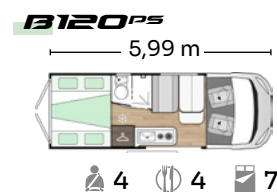

For all tastes

Wide variety of layouts for you to choose the one that best suits your daily life.

3 trim levels

Essential, Plus and Extreme: select the equipment option that best suits you.

*Maks antall senger med ekstra sett. / *Maximum berths with optional kit.