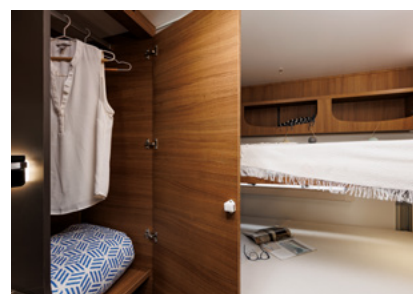

AMPHITRYON A940