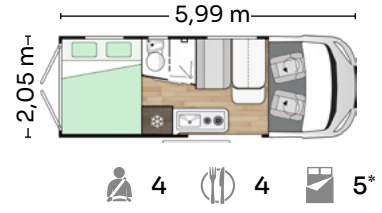

BENIVAN PLUS

NEW

B190PS

NEW