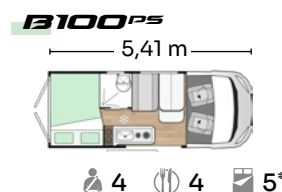

For all tastes

Wide variety of layouts for you to choose the one that best suits your daily life.

3 trim levels

Essential, Plus and Extreme: select the equipment option that best suits you.

*Maks antall senger med ekstra sett. / *Maximum berths with optional kit.