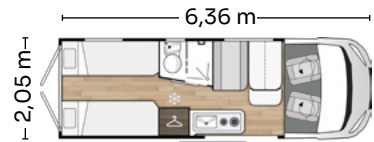

4 4 5*

B160ES

NEW