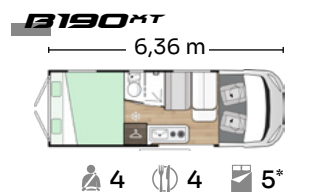

For all tastes

Wide variety of layouts for you to choose the one that best suits your daily life.

3 trim levels

Essential, Plus and Extreme: select the equipment option that best suits you.

*Maks antall senger med ekstra sett. / *Maximum berths with optional kit.