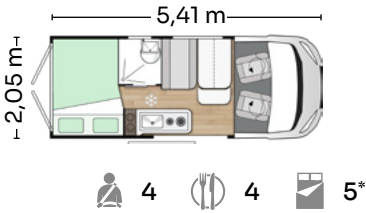

BENIVAN PLUS

B160PS

NEW

NEW