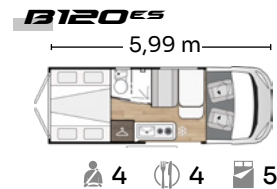

For all tastes

Wide variety of layouts for you to choose the one that best suits your daily life.

3 trim levels

Essential, Plus and Extreme: select the equipment option that best suits you.

*Maks antall senger med ekstra sett. / *Maximum berths with optional kit.