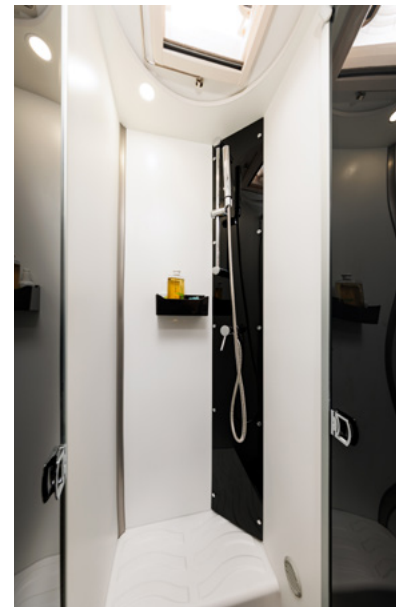

TESSORO T463 - T460