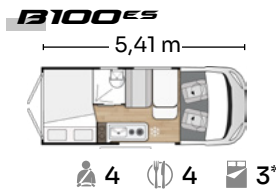

For all tastes

Wide variety of layouts for you to choose the one that best suits your daily life.

3 trim levels

Essential, Plus and Extreme: select the equipment option that best suits you.

*Maks antall senger med ekstra sett. / *Maximum berths with optional kit.