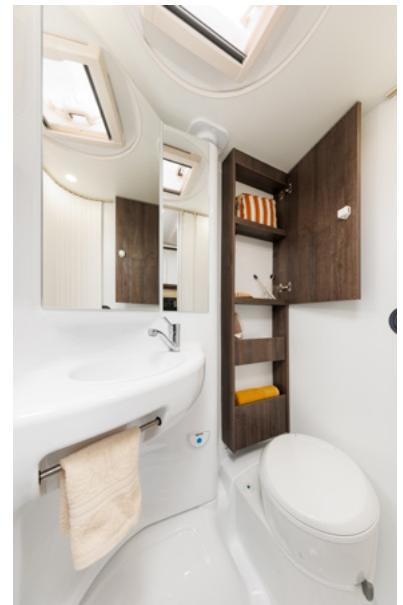

YRTEO Y861

** Voksne + 1 barn. / ** Adults + 1 child.