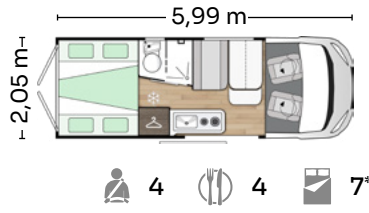

BENIVAN PLUS

B170PS

NEW

NEW