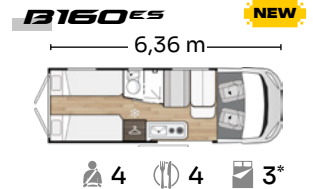

For all tastes

Wide variety of layouts for you to choose the one that best suits your daily life.

3 trim levels

Essential, Plus and Extreme: select the equipment option that best suits you.

*Maks antall senger med ekstra sett. / *Maximum berths with optional kit.