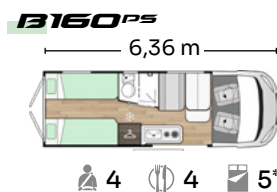

For all tastes

Wide variety of layouts for you to choose the one that best suits your daily life.

3 trim levels

Essential, Plus and Extreme: select the equipment option that best suits you.

*Maks antall senger med ekstra sett. / *Maximum berths with optional kit.