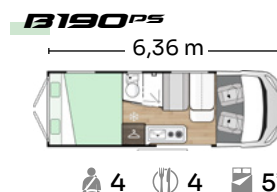

For all tastes

Wide variety of layouts for you to choose the one that best suits your daily life.

3 trim levels

Essential, Plus and Extreme: select the equipment option that best suits you.

*Maks antall senger med ekstra sett. / *Maximum berths with optional kit.