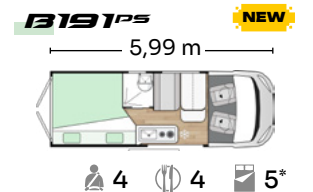

For all tastes

Wide variety of layouts for you to choose the one that best suits your daily life.

3 trim levels

Essential, Plus and Extreme: select the equipment option that best suits you.

*Maks antall senger med ekstra sett. / *Maximum berths with optional kit.