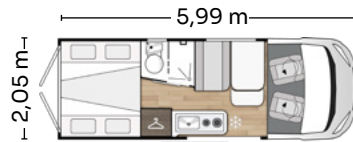

4 4 3*

B120ES