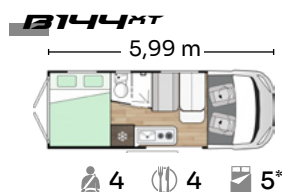

For all tastes

Wide variety of layouts for you to choose the one that best suits your daily life.

3 trim levels

Essential, Plus and Extreme: select the equipment option that best suits you.

*Maks antall senger med ekstra sett. / *Maximum berths with optional kit.