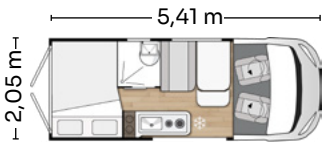

BENIVAN ESSENTIAL

4 4 3*

4 4 5*

NEW

4 4 3*

4 4 3*