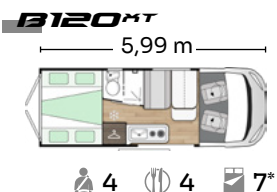

For all tastes

Wide variety of layouts for you to choose the one that best suits your daily life.

3 trim levels

Essential, Plus and Extreme: select the equipment option that best suits you.

*Maks antall senger med ekstra sett. / *Maximum berths with optional kit.