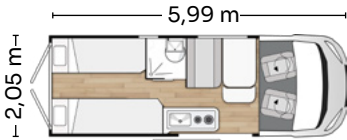

4 4 3*

B161ES

4 4 3*