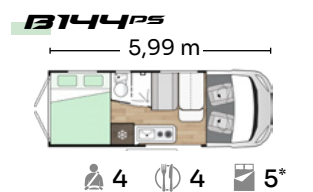

For all tastes

Wide variety of layouts for you to choose the one that best suits your daily life.

3 trim levels

Essential, Plus and Extreme: select the equipment option that best suits you.

*Maks antall senger med ekstra sett. / *Maximum berths with optional kit.