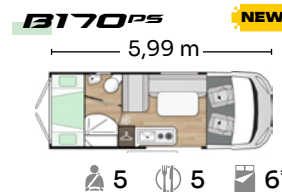

For all tastes

Wide variety of layouts for you to choose the one that best suits your daily life.

3 trim levels

Essential, Plus and Extreme: select the equipment option that best suits you.

*Maks antall senger med ekstra sett. / *Maximum berths with optional kit.