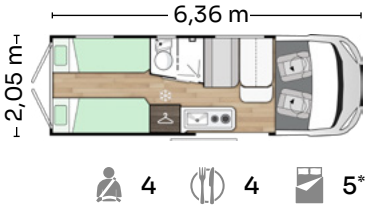

BENIVAN PLUS

NEW

B191PS

NEW