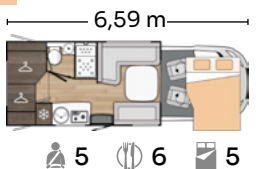

Mer for mindre

Betraktet som en av de beste verdiene for pengene av våre kunder.

100 % skreddersydd til dine behov

Stort utvalg av planløsninger, fra de mest tradisjonelle til de mest originale.

5-stjerners drøm

Enkle-, midtplassert- eller tverrgående senger, avhengig av hva du velger, god søvn er alltid sikret.

Ta frem din indre kokk

Inkluderer fullt utstyrt kjøkken og stort kjøleskap med ekstra plass til opptil 9 flasker.

Flerbruks salong

Optimaliserer alltid plassen i de forskjellige planløsningene for å oppnå maksimalt antall spiseplasser.

More for less

Considered as one of the best value for money ranges by our customers.

100% tailored to your needs

Great variety of layouts, from the most traditional to the most original.

5 Star Dream

Twin, island or transversal beds, whichever you choose, your rest is always assured.

Bring out your inner chef

Includes fully equipped kitchen and large refrigerator with extra space for up to 9 bottles.

Multi-purpose living room

Always optimising space in the different configurations to achieve the maximum number of diners.

T430

T444 NEW

T463

T468

T481

T483

T488

T496

T497

*Maks antall senger med ekstra sett. / *Maximum berths with optional kit.