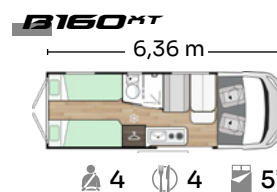

For all tastes

Wide variety of layouts for you to choose the one that best suits your daily life.

3 trim levels

Essential, Plus and Extreme: select the equipment option that best suits you.

*Maks antall senger med ekstra sett. / *Maximum berths with optional kit.