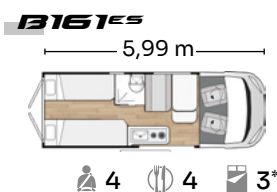

For all tastes

Wide variety of layouts for you to choose the one that best suits your daily life.

3 trim levels

Essential, Plus and Extreme: select the equipment option that best suits you.

*Maks antall senger med ekstra sett. / *Maximum berths with optional kit.