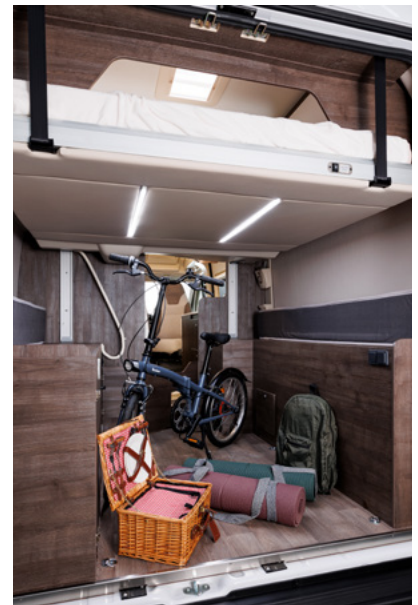

BENIVAN B191^{PS}

*Maks antall senger med eksra sett. / *Maximum berths with optional kit.